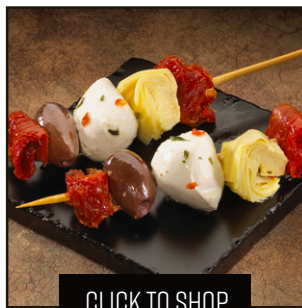

# Let the Countdown Begin

If you're hosting a gala event or an intimate gathering, preparing for customers dining in or taking out—we've got the products you need to ring in the new year in proper fashion. From glamour and glitz to New Year's party kits, the countdown to New Year's Eve starts now.

CLICK TO SHOP

American Metalcraft  
Champagne Bottle Stopper

CLICK TO SHOP

Sysco® Imperial Raspberry  
Brie Filo

CLICK TO SHOP

Sysco® Imperial Antipasto  
Skewer

CLICK TO SHOP

Sysco® Imperial Spanakopita  
Spinach & Cheese Filo